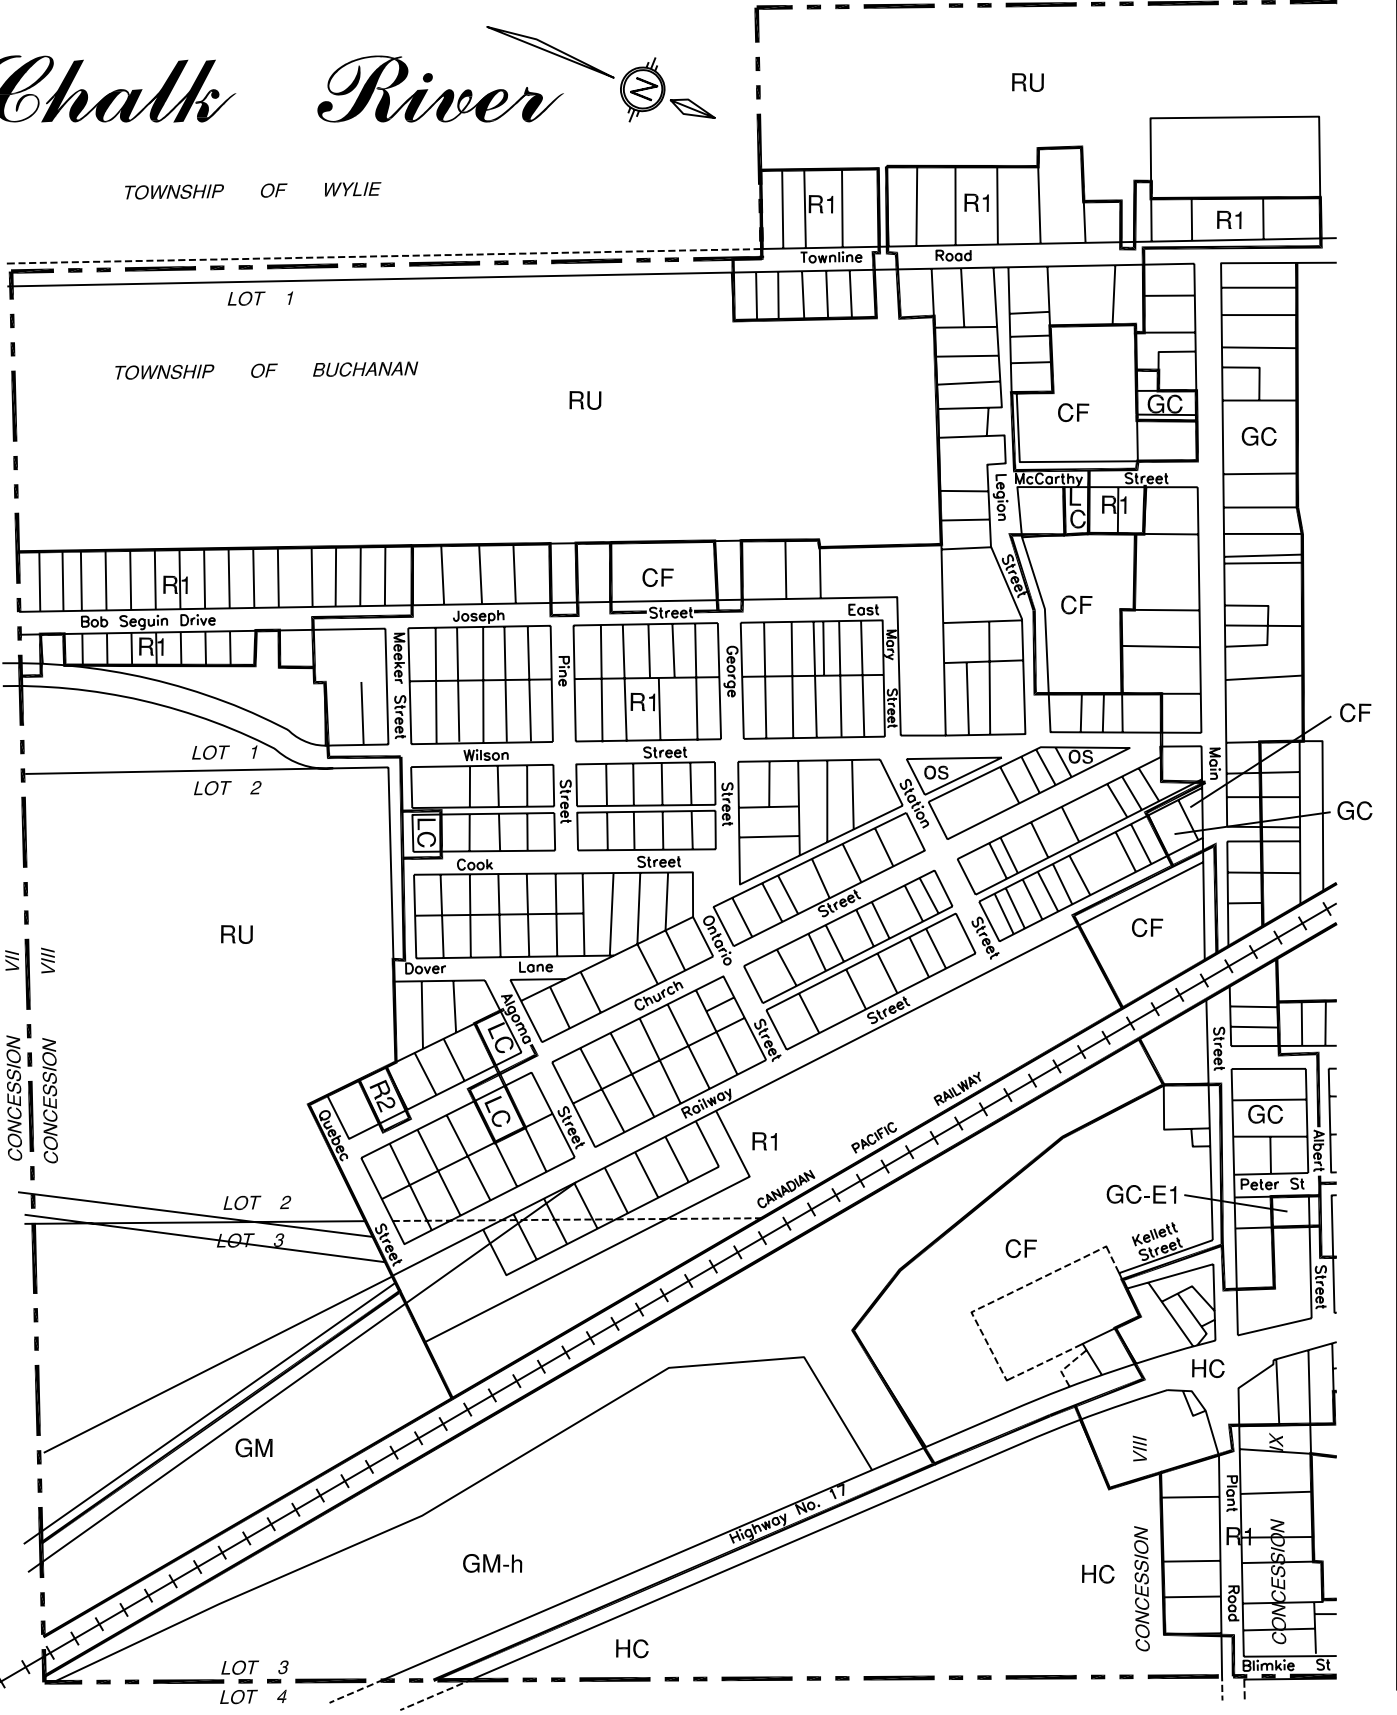

Chalk River

TOWNSHIP OF WYLIE

see Map No. 47

SCHEDULE "46" THE TOWN OF LAURENTIAN HILLS ZONING BY - LAW